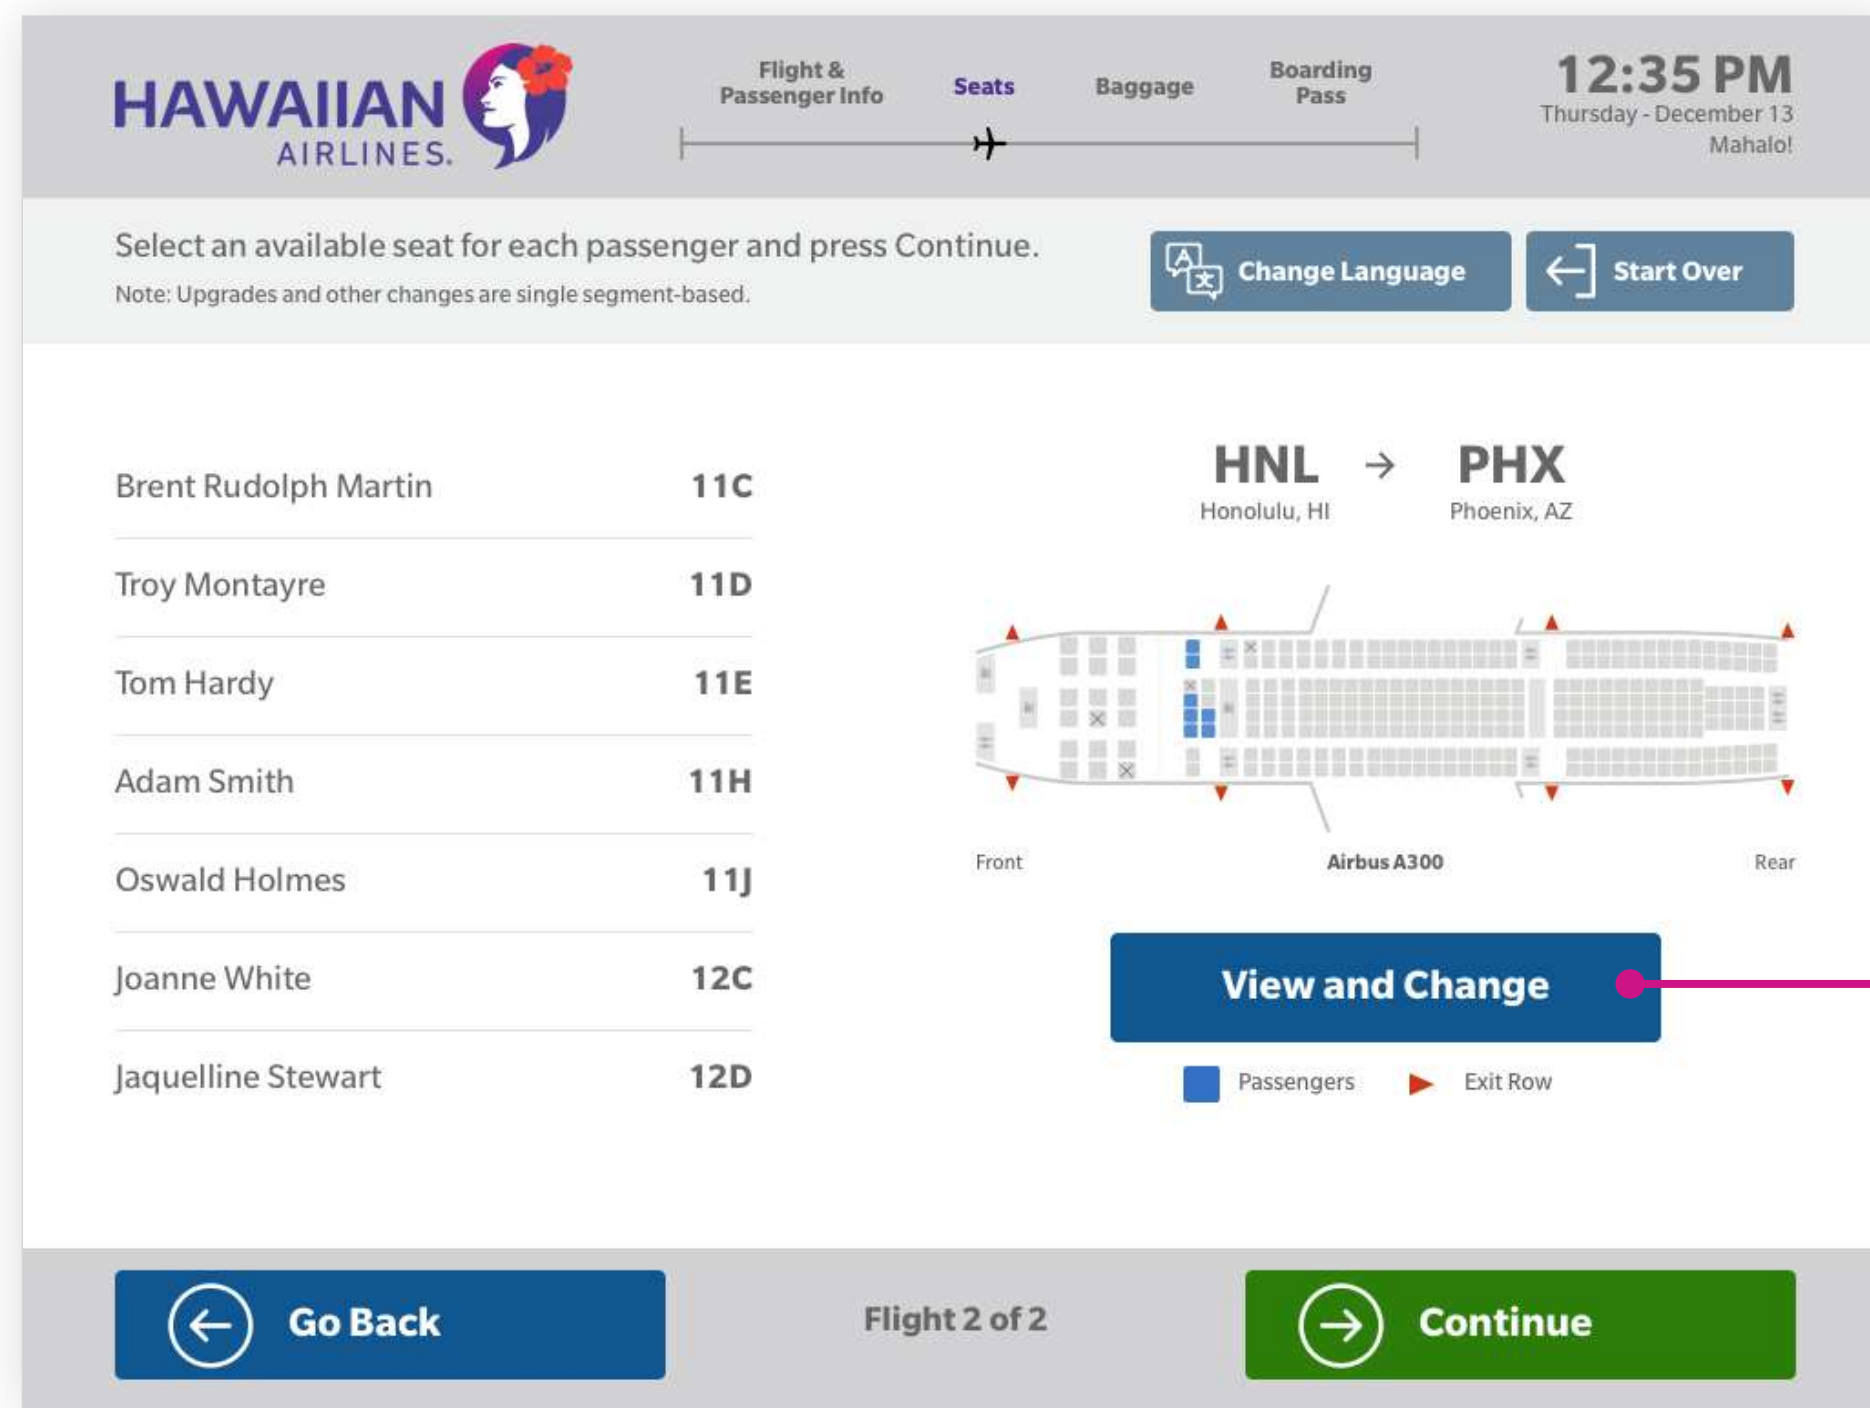

**Legend:**

- Selected Passenger (Blue)
- Standard (Green)
- Unavailable (Grey X)
- First Class Cost: 459.00 USD (Purple)
- Extra Comfort Seat Cost: 80.00 USD (Orange)
- Exit Row Seat Cost: 80.00 USD (Red)

**Go Back** | Flight 2 of 2 | **Continue**

Exit row seats in red

Seat Map

# Option 2

With 7 Passengers

Split the selection seat into two screens.

Screen 1

More clean with passengers and seats info on the screen but no interactions. If the user wants to change it he will have to tap 'view and change'.

Screen 2

Focused only on changing seats the horizontal airplane allows the user to see more seat spots.