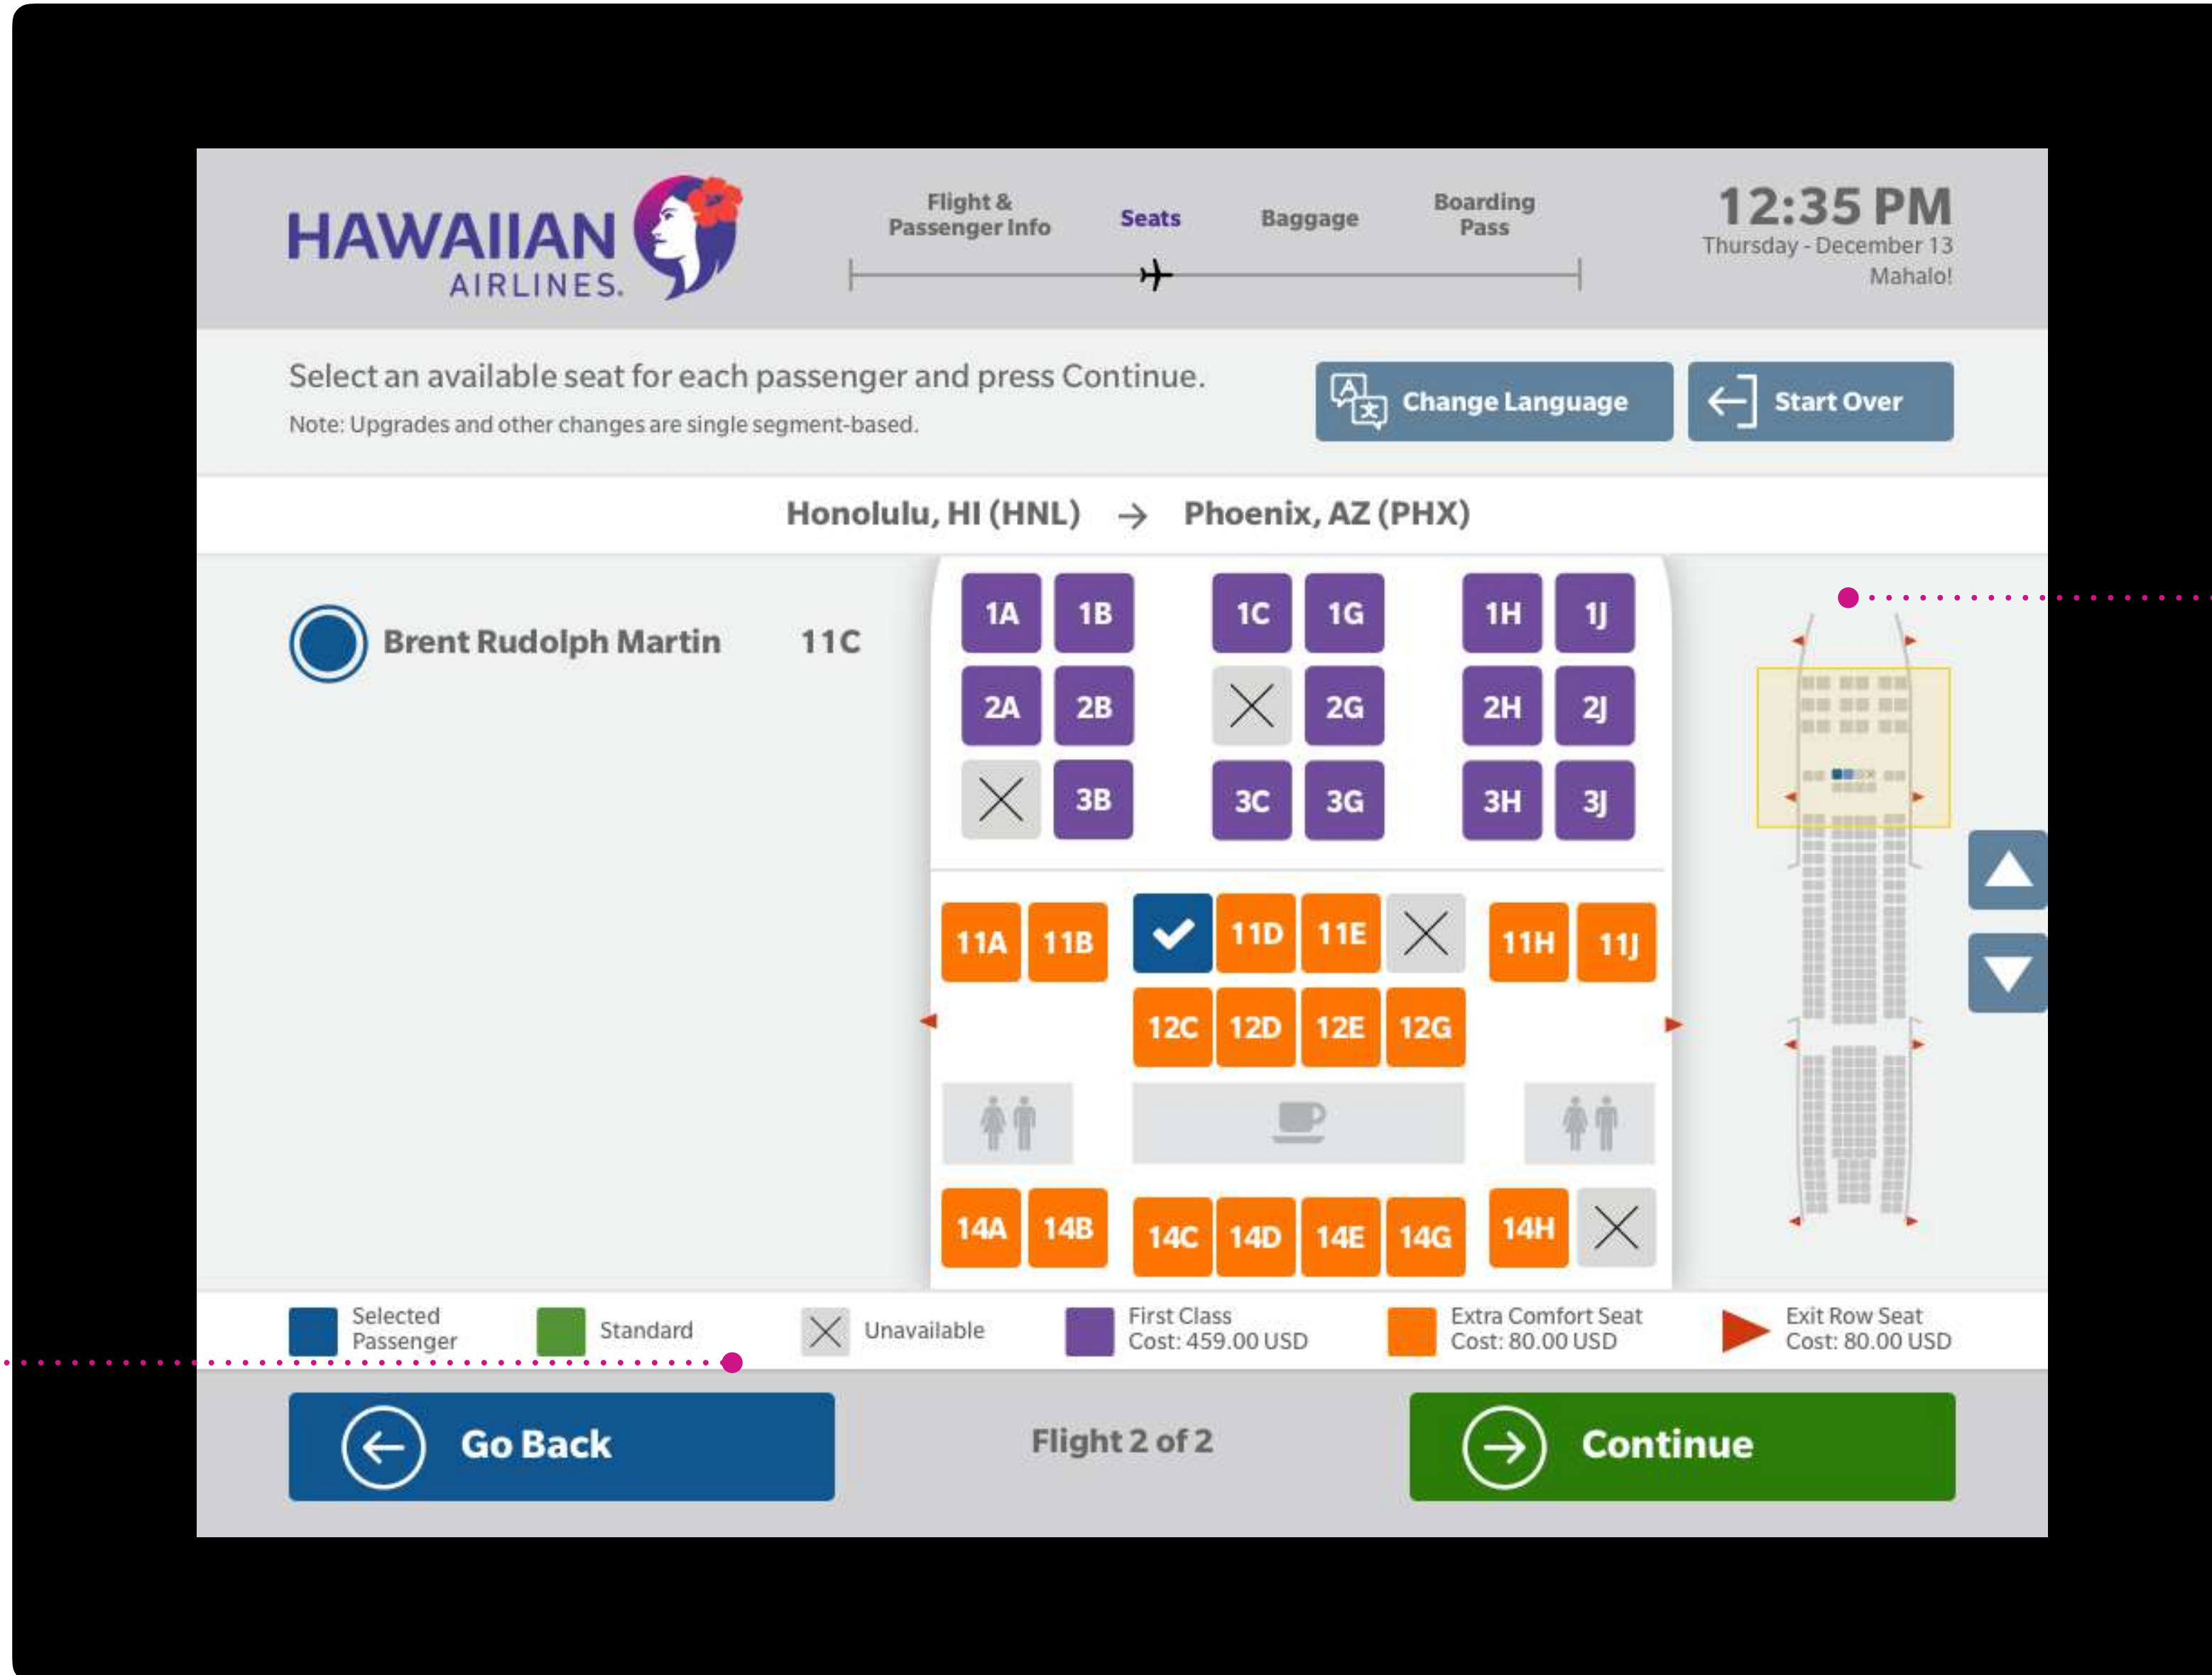

Legend: Selected Passenger (Blue), Companion (Light Blue), Standard Cost: 0.00 USD (Green), Unavailable (Grey X), First Class Cost: 459.00 USD (Purple), Extra Comfort Seat Cost: 80.00 USD (Orange), Exit Row Seat Cost: 80.00 USD (Red Triangle)

Legend: Selected Passenger (dark blue), Companion (light blue), Standard (green), Unavailable (grey with X), First Class Cost: 459.00 USD (purple), Extra Comfort Seat Cost: 80.00 USD (orange), Exit Row Seat Cost: 80.00 USD (red triangle)

[Go Back](#) Flight 2 of 2 [Continue](#) [Start Over](#)

Seat Map

# Option 1

With 1 Passenger

Hide the companion legend

One other way to reduce the colors on the screen is showing the mini seat map only with the passengers highlighted.

Seat Map